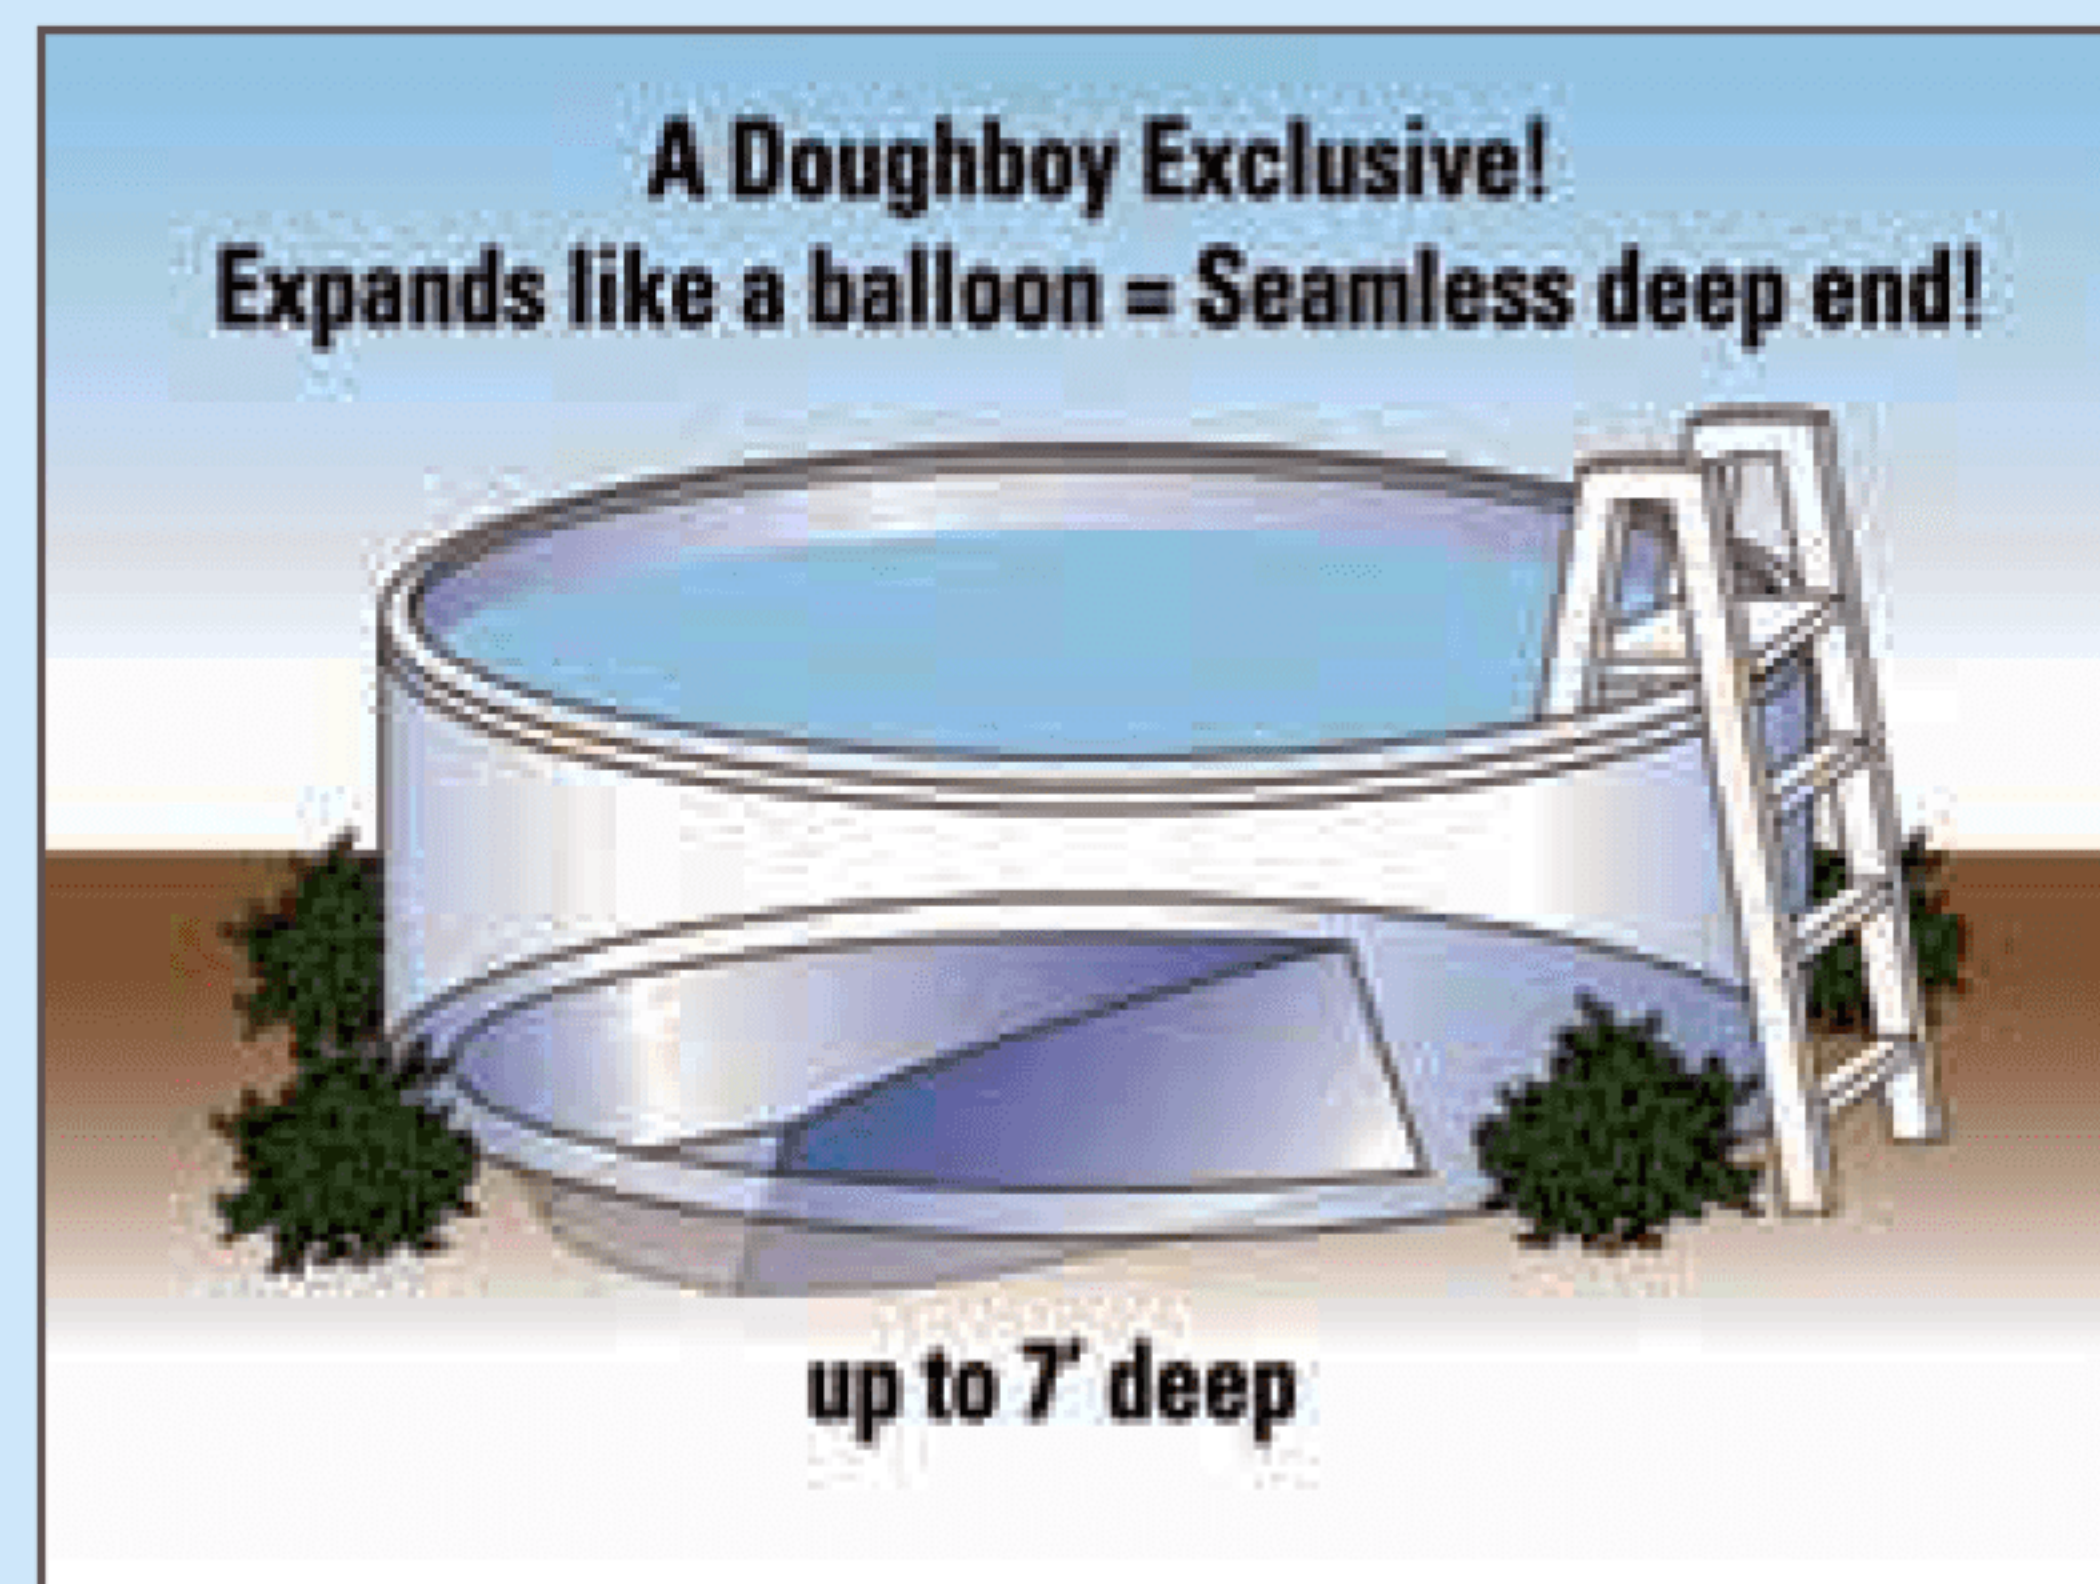

A Size For Any Backyard

An excellent assortment of pool sizes to perfectly match your backyard.

Round

12' • 16'
18' • 21'
24' • 28'

Oval

20' x 12' • 24' x 12'
28' x 12' • 32' x 12'
24' x 16' • 28' x 16'
32' x 16' • 34' x 18'
38' x 18' • 41' x 21'

By special order: 40' x 16' and 44' x 12'

Important: Misuse of your pool may result in crippling injury and/or other dangers to life and health. Do not dive or jump. Do not use slides, diving boards, or any other platform or object which can be used for improper pool entry. Use only an above-ground swimming pool ladder to enter or exit your pool. It is your responsibility to secure your pool against unauthorized, unsupervised or unintentional entry.

Change of Design: Doughboy Recreational expressly reserves the right to change or modify the design and construction of any product in due course of our manufacturing without incurring any obligation or liability to furnish or install such changes or modifications on products previously or subsequently sold.

Doughboy Recreational is in no way affiliated with any professional pool installer. If you have the pool installed by others, please supervise to be sure they comply with proper installation techniques as shown.